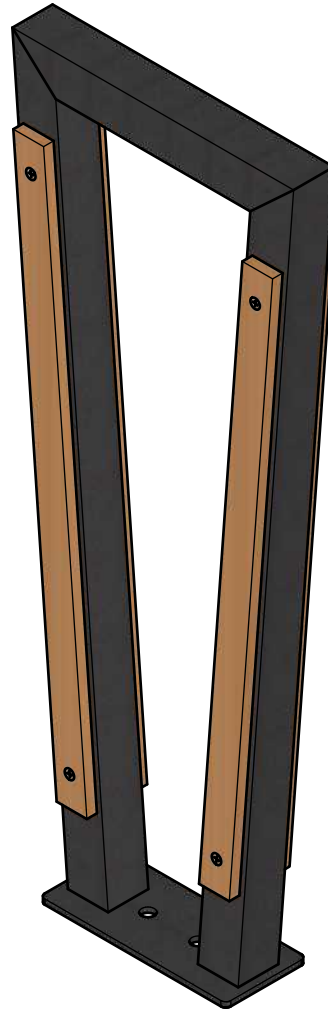

Wishbone  
site furnishings

**WISHBONE SITE FURNISHINGS**

210-27090 GLOUCESTER WAY LANGLEY, BC

**DWG. TITLE:** VINCENT BIKE RACK

**REVISION:** 30/09/22 R:00

**MATERIAL:**  
ALUMINUM

**DWG. NO.**  
DWSBBN30092200

**DRAWN BY:**  
GARY PARMAR

**PATTERN NO.**  
N/A

**MODEL NO.**  
VBR-36

**SCALE:**  
1:8

**SHEET:**  
1 OF 2

**DATE:**  
30 SEP 22

**WISHBONE SITE FURNISHINGS**  
210-27090 GLOUCESTER WAY LANGLEY, BC

**DWG. TITLE:** VINCENT BIKE RACK

**REVISION:** 30/09/22 R:00

**MATERIAL:**  
ALUMINUM

**DWG. NO.**  
DWSBBN30092200

**DRAWN BY:**  
GARY PARMAR

**PATTERN NO.**  
N/A

**MODEL NO.**  
VBR-36

**SCALE:**  
AS SHOWN

**SHEET:**  
2 OF 2